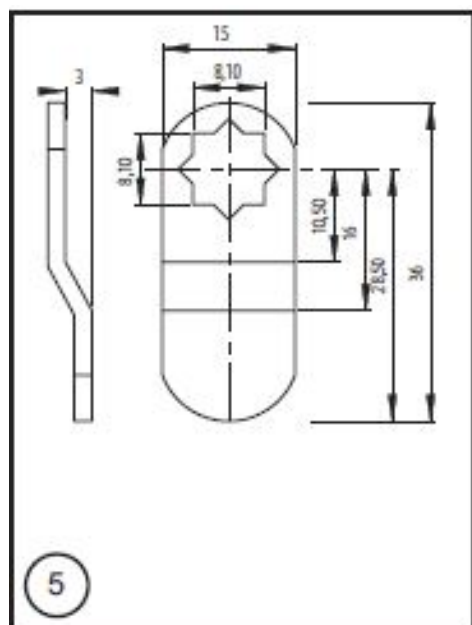

PRODUCT SHEET

Description:

Cam No. 5 For 1900 Series, Cranked 5mm, 28,5mm C/E

Item number:

14.04.245-0

Units	Box	Carton	HS Code	Barcode
Pcs.	100	2500	8301600090	 5704866040723

SISO A/S

Mileparken 11
DK-2740 Skovlunde
Denmark
VAT: DK 24786013